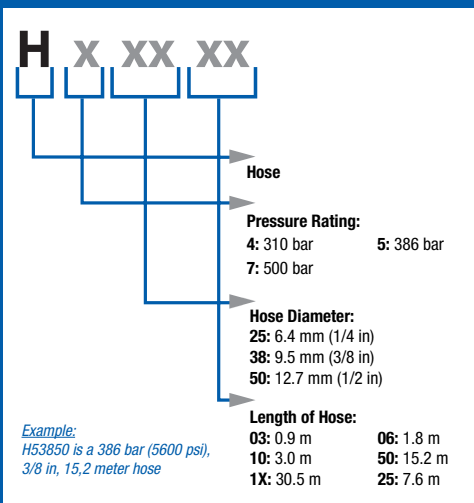

Airless High Pressure Hose

Genuine Graco Parts

XTR-7 Airless Spray Gun

- 248609 Round handle, four-finger trigger, GHD tip guard, NO TIP
- 248610 Round handle, four-finger trigger, 519 flat tip
- 248611 Oval-insulated handle, four-finger trigger, 519 GHD RAC tip
- 248612 Oval-insulated handle, two-finger trigger, 519 GHD RAC tip
- 248613 Round handle, four-finger trigger, 519 GHD RAC tip
- 248614 Round handle, two-finger trigger, 519 GHD RAC tip

XTR-7 Airless Spray Gun Accessories

- 287450 2-finger trigger kit
- 287449 4-finger round trigger kit
- 287451 4-finger oval insulation trigger kit
- 246294 10 in (254 mm) gun extension, 500 bar (50 MPa, 7250 psi)
- 246295 15 in (380 mm) gun extension, 500 bar (50 MPa, 7250 psi)
- 246296 18 in (457 mm) gun extension, 500 bar (50 MPa, 7250 psi)
- 246297 180° spray nozzle, 7/8-14 UNC-2B, 500 bar (50 MPa, 7250 psi)
- 248837 Gun repair kit, includes gasket, needle and seat
- 245994 GHD tip guard kit
- 287032 Filter, 60 mesh
- 287033 Filter, 100 mesh
- 287034 Filter, 60 and 100 mesh combination

Technical Specifications

Working pressure ..... 310 bar (4500 psi), 386 bar (5600 psi), 500 bar (7250 psi)
Temperature rating (all sizes)..... - 40 to 180°C
Chemical resistance ..... Hose cover resistant to a wide variety of solvents, acids and bases
Weather resistance .....Hose cover has outstanding resistance
..... to oxygen, ozone, sunlight and general weather conditions
Electrical properties .....Conductive hose

Xtreme-Duty airless high pressure hose has passed the following quality and performance tests:

Impulse - Burst - Cold Bend - Flexibility - Change of Length - Visual Inspections

Xtreme-Duty 310 bar (4500 psi) High Pressure Hose

Part Number	Length	Diameter	End Connections - 1 & 2 (Female)
H42503	0.9m (3 ft)	6.4 mm (1/4")	1/4"(6.4mm)
H42506	1.8m (6 ft)	6.4 mm (1/4")	1/4"(6.4mm)
H42510	3.0m (10 ft)	6.4 mm (1/4")	6.4 mm (1/4")
H42525	7.6m (25 ft)	6.4 mm (1/4")	6.4 mm (1/4")
H42550	15.2m (50 ft)	6.4 mm (1/4")	6.4 mm (1/4")
H4251X	30.4 m (100 ft)	6.4 mm (1/4")	6.4 mm (1/4")
H43803	0.9m (3 ft)	9.5 mm (3/8")	9.5 mm (3/8")
H43806	1.8m (6 ft)	9.5 mm (3/8")	9.5 mm (3/8")
H43810	3.0m (10 ft)	9.5 mm (3/8")	9.5 mm (3/8")
H43825	7.6m (25 ft)	9.5 mm (3/8")	9.5 mm (3/8")
H43850	15.2m (50 ft)	9.5 mm (3/8")	9.5 mm (3/8")
H4381X	30.4 m (100 ft)	9.5 mm (3/8")	9.5 mm (3/8")
H45010	3.0m (10 ft)	12.7 mm (1/2")	12.7 mm (1/2")
H45025	7.6m (25 ft)	12.7 mm (1/2")	12.7 mm (1/2")
H45050	15.2m (50 ft)	12.7 mm (1/2")	12.7 mm (1/2")
H4501X	30.4 m (100 ft)	12.7 mm (1/2")	12.7 mm (1/2")

Xtreme-Duty 386 bar (5600 psi) High Pressure Hose

Part Number	Length	Diameter	End Connections - 1 & 2 (Female)
H52503	0.9m (3 ft)	6.4 mm (1/4")	1/4"(6.4mm)
H52506	1.8m (6 ft)	6.4 mm (1/4")	1/4"(6.4mm)
H52510	3.0m (10 ft)	6.4 mm (1/4")	6.4 mm (1/4")
H52525	7.6m (25 ft)	6.4 mm (1/4")	6.4 mm (1/4")
H52550	15.2m (50 ft)	6.4 mm (1/4")	6.4 mm (1/4")
H5251X	30.4 m (100 ft)	6.4 mm (1/4")	6.4 mm (1/4")
H53803	0.9m (3 ft)	9.5 mm (3/8")	9.5 mm (3/8")
H53806	1.8m (6 ft)	9.5 mm (3/8")	9.5 mm (3/8")
H53810	3.0m (10 ft)	9.5 mm (3/8")	9.5 mm (3/8")
H53825	7.6m (25 ft)	9.5 mm (3/8")	9.5 mm (3/8")
H53850	15.2m (50 ft)	9.5 mm (3/8")	9.5 mm (3/8")
H5381X	30.4 m (100 ft)	9.5 mm (3/8")	9.5 mm (3/8")
H55010	3.0m (10 ft)	12.7 mm (1/2")	12.7 mm (1/2")
H55025	7.6m (25 ft)	12.7 mm (1/2")	12.7 mm (1/2")
H55050	15.2m (50 ft)	12.7 mm (1/2")	12.7 mm (1/2")
H5501X	30.4 m (100 ft)	12.7 mm (1/2")	12.7 mm (1/2")

Xtreme-Duty 500 bar (7250 psi) High Pressure Hose